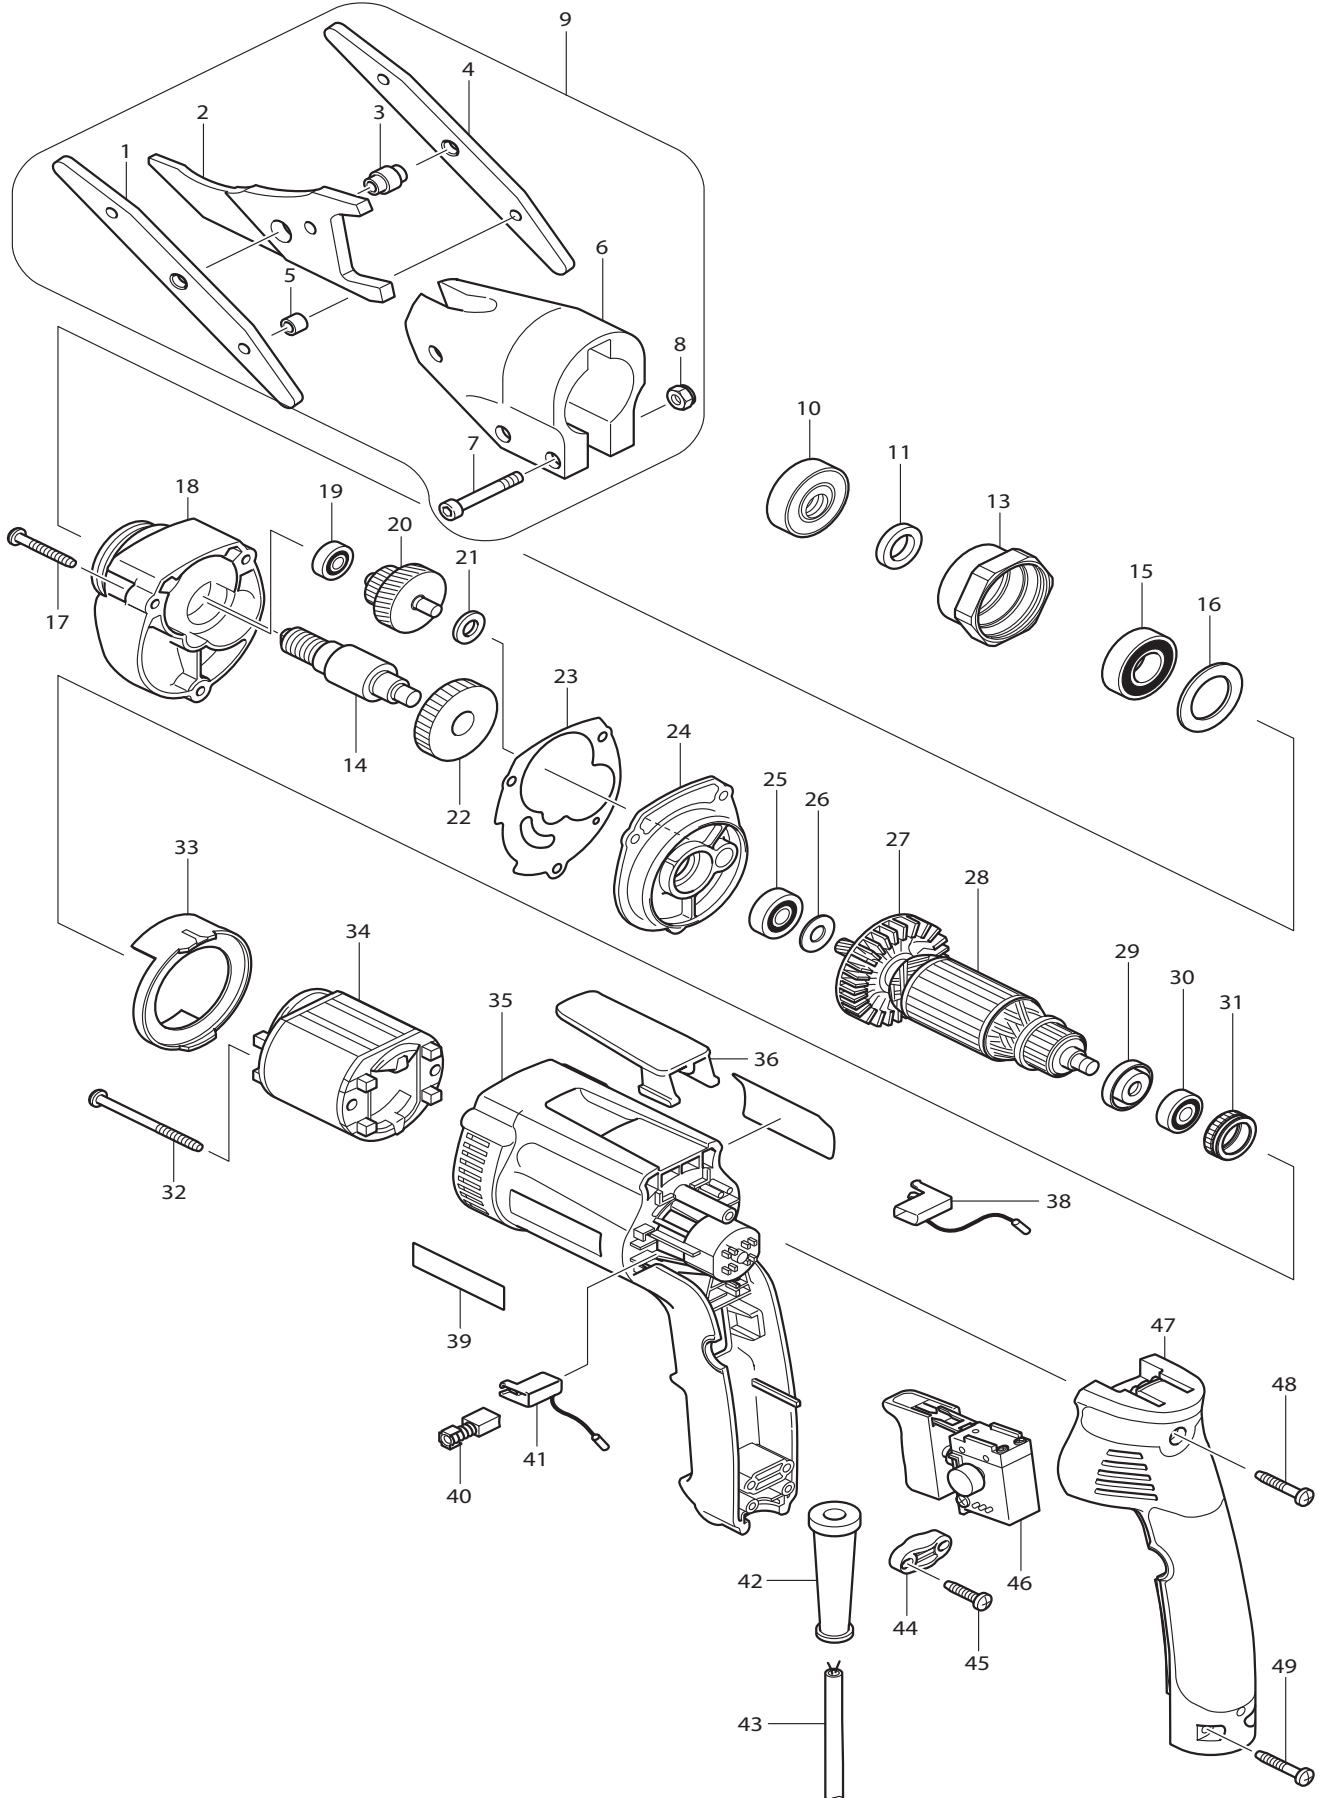

12-2009
JS8000
CEMENT SHEAR

PARTS LIST

Item No	Type	Part No	Description	Qty	Unit
003		331738-9	PIVOT BUSH	1	PC.
005		331737-1	SPACER BUSH	1	PC.
006		331736-3	SHEAR HEAD	1	PC.
007		266407-2	HEX.SOCKET BOLT M5X35	3	PC.
008		264007-2	HEX.LOCK NUT M5	3	PC.
009		125354-5	SHEAR HEAD ASS'Y	1	PC.
009	INC.		Item No. 1-8		
010		125355-3	ECCENTRIC BEARING ASS'Y	1	PC.
011		267341-9	FLAT WASHER 13	1	PC.
013		331695-1	JOINT	1	PC.
014		324394-2	SPINDLE	1	PC.
015		211236-8	BALL BEARING 6002DDW	1	PC.
016		253793-0	FLAT WASHER 22	1	PC.
017		266050-7	TAPPING SCREW 4X30	3	PC.
018		317727-8	GEAR HOUSING	1	PC.
019	2	211012-0	BALL BEARING 606ZZ	1	PC.
020		226133-5	GEAR COMPLETE 17-35	1	PC.
021		267017-8	FLAT WASHER 8	1	PC.
022		227010-4	SPUR GEAR 36	1	PC.
023		442136-3	GASKET	1	PC.
024		152910-8	GEAR HOUSING COVER COMPLETE	1	PC.
025		210007-0	BALL BEARING 608VV	1	PC.
026		253139-0	FLAT WASHER 8	1	PC.
027		240022-0	FAN 52	1	PC.
028		517321-8	ARMATURE ASS'Y 115V	1	PC.
028	INC.		Item No. 25-27,29,30		
029		681636-0	INSULATION WASHER	1	PC.
030		211021-9	BALL BEARING 607LLB	1	PC.
031		421479-6	RUBBER RING 19	1	PC.
032		266147-2	TAPPING SCREW 4X55	2	PC.
033		416993-5	BAFFLE PLATE	1	PC.
034		633441-1	FIELD 115V	1	PC.
035	3	450718-7	MOTOR HOUSING (MAKITA LOGO PRINTED)	1	PC.
036		417625-7	HOOK	1	PC.
037		862959-7	NAME PLATE F/ JS8000	1	PC.
038		643973-0	BRUSH HOLDER	1	PC.
039		819063-3	MAKITA LABEL (OLD)	1	PC.
040	2	195007-0	CARBON BRUSH CB-407 2PC/SET, W/O ORIGIN	1	SET